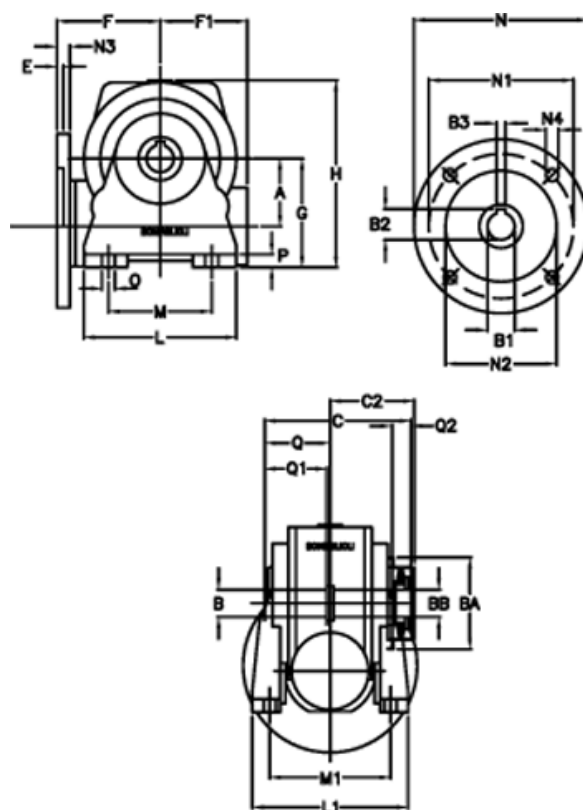

Data Sheet

Article number: 390204902813316

Description: Worm Gear with Torque Limiter
VF 49-L1-N-28 P80B14

Measures

a = 49.50	C2 = 63,5	L1 = 124	O = 8.5
B = 25	Description = VF 49N-xx-80B14	m = 63	P = 12
B1 E7 = 19	E = 3.0	M1 = 98.5	Q = 51.0
B2 = 21.8	F = 70	N = 120	Q1 = 41
B3 H9 = 6	F1 = 63	N1 = 100	Q2 = 15
BA = 63	g = 82	N2 = 80	
BB H7 = 14	H = 138.0	N3 = 10.0	
C = 105	L = 110	N4 = 7	